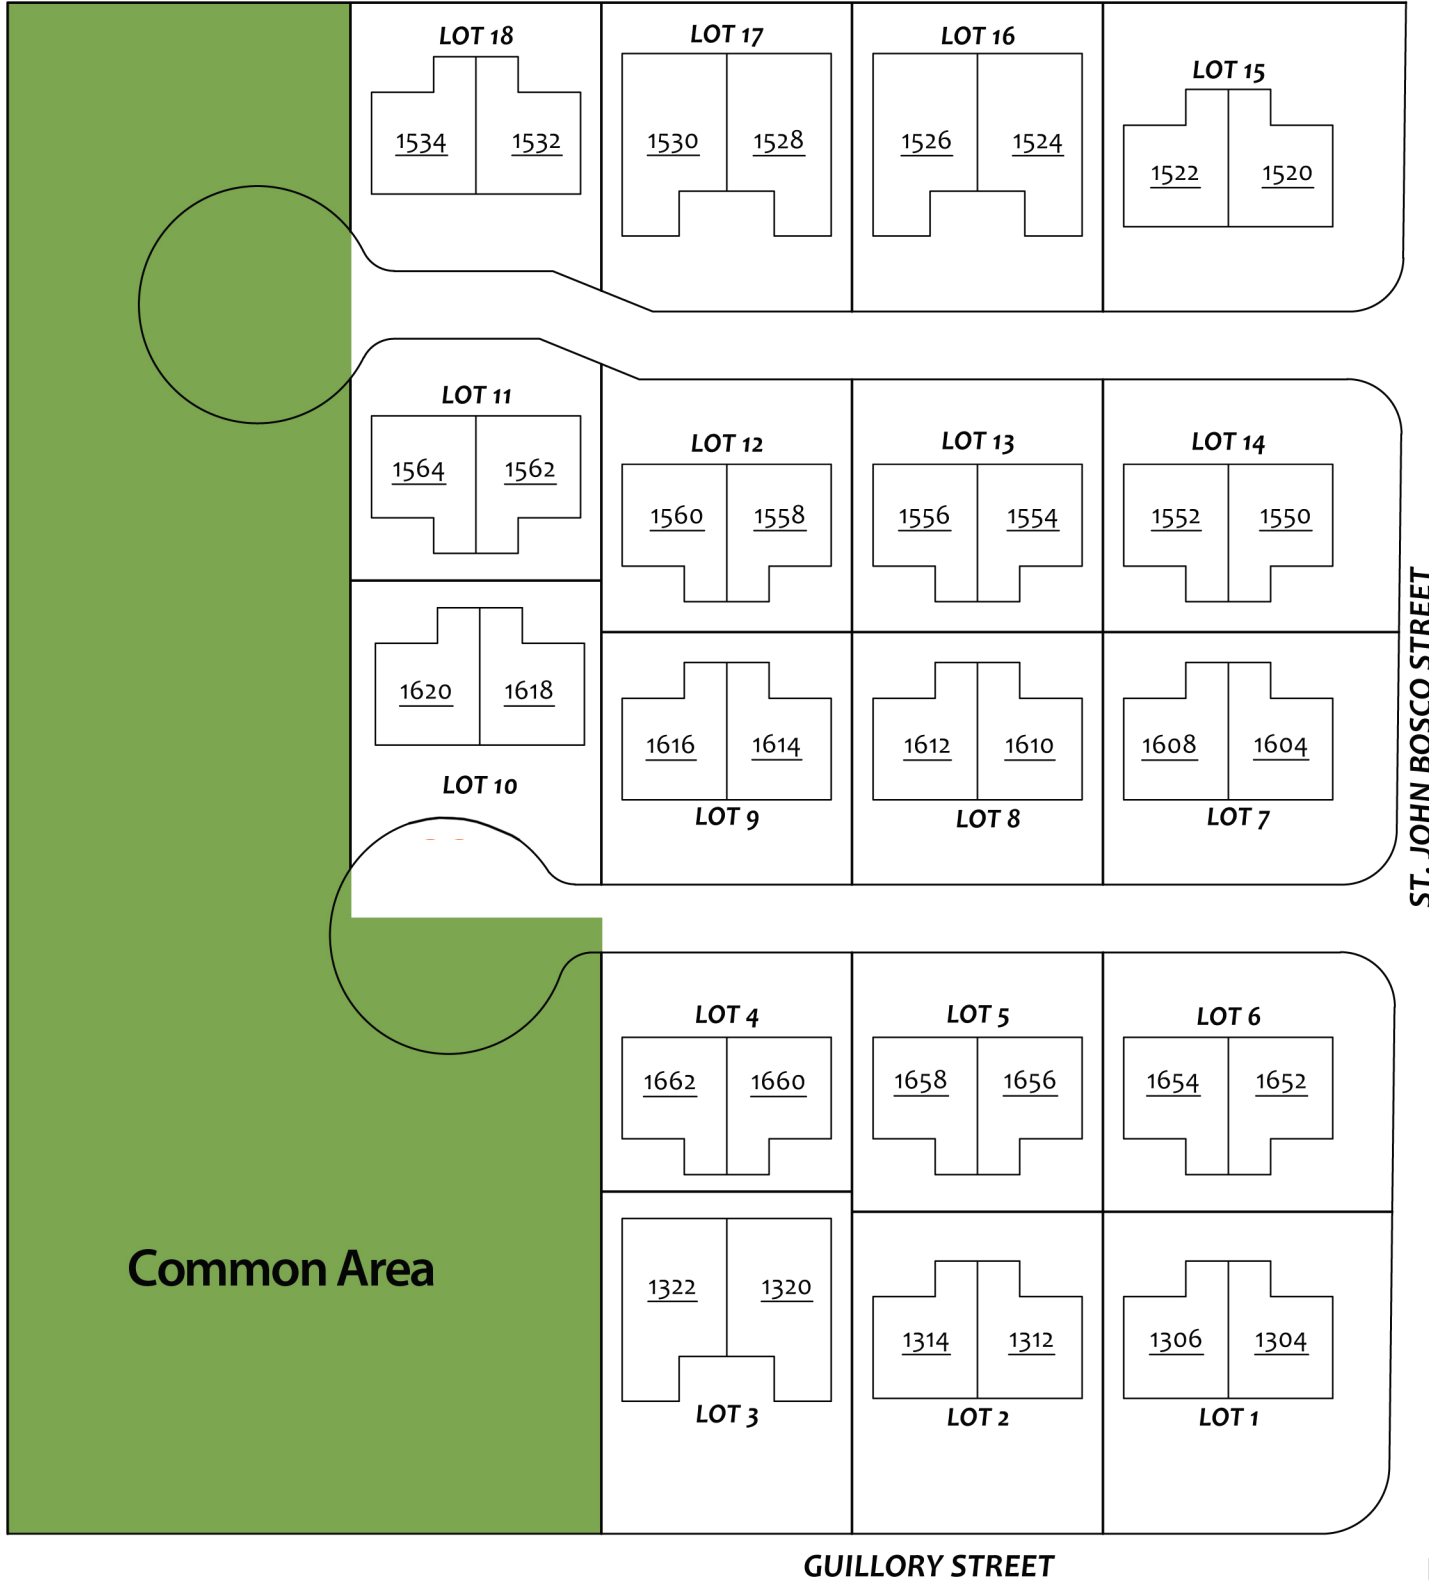

West Cal Patio Homes

ST. JOHN BOSCO STREET

GUILLORY STREET

NOTE: DIMENSIONS ARE APPROXIMATE AND NOT TO SCALE