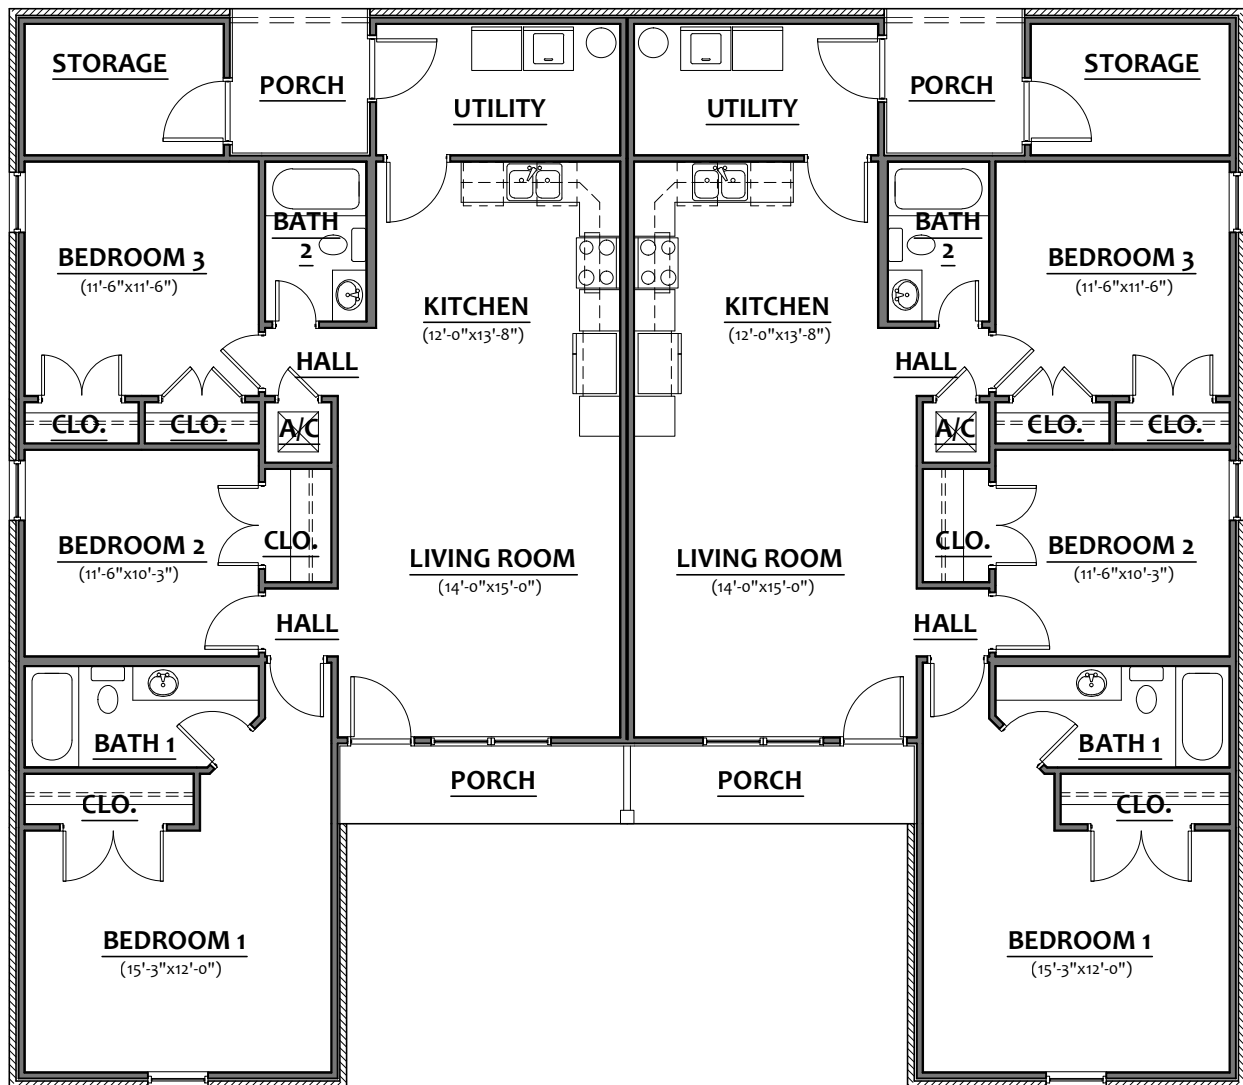

3 Bedroom Duplex

1474sf/Unit x 2 Units=2948sf/Duplex

Room dimensions and square footages are approximate.