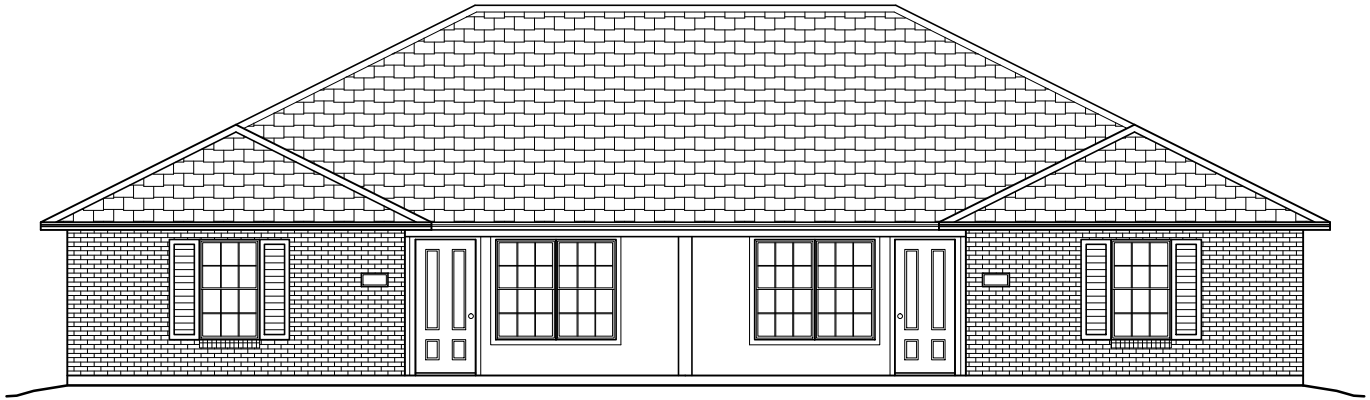

3 Bedroom Duplex

1474sf/Unit x 2 Units=2948sf/Duplex

Room dimensions and square footages are approximate.