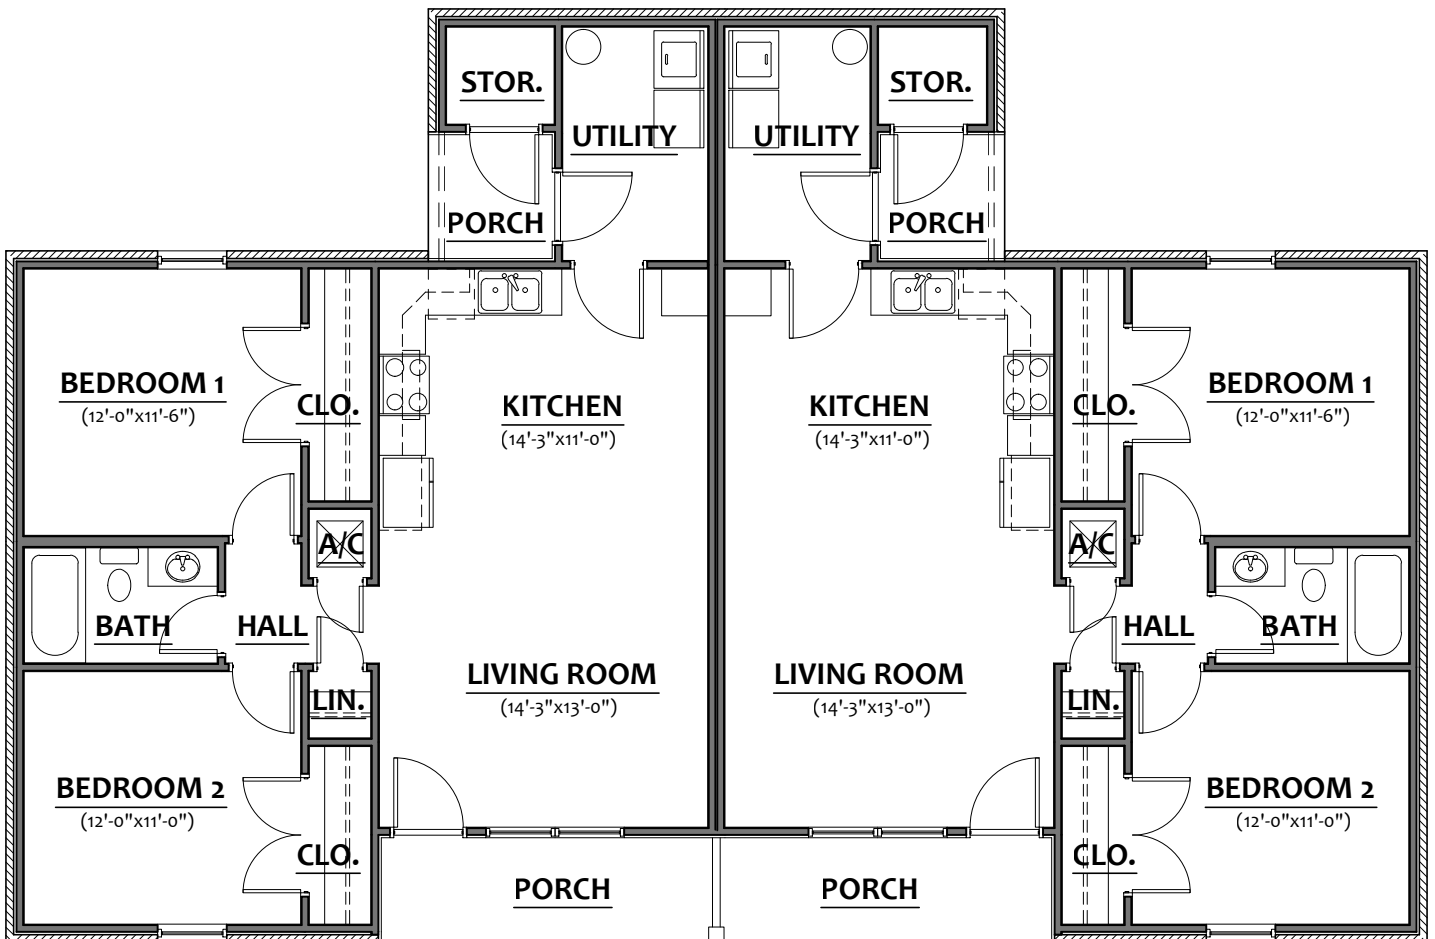

# 2 Bedroom Duplex

1056sf/Unit x 2 Units=2112sf/Duplex

Room dimensions and square footages are approximate.