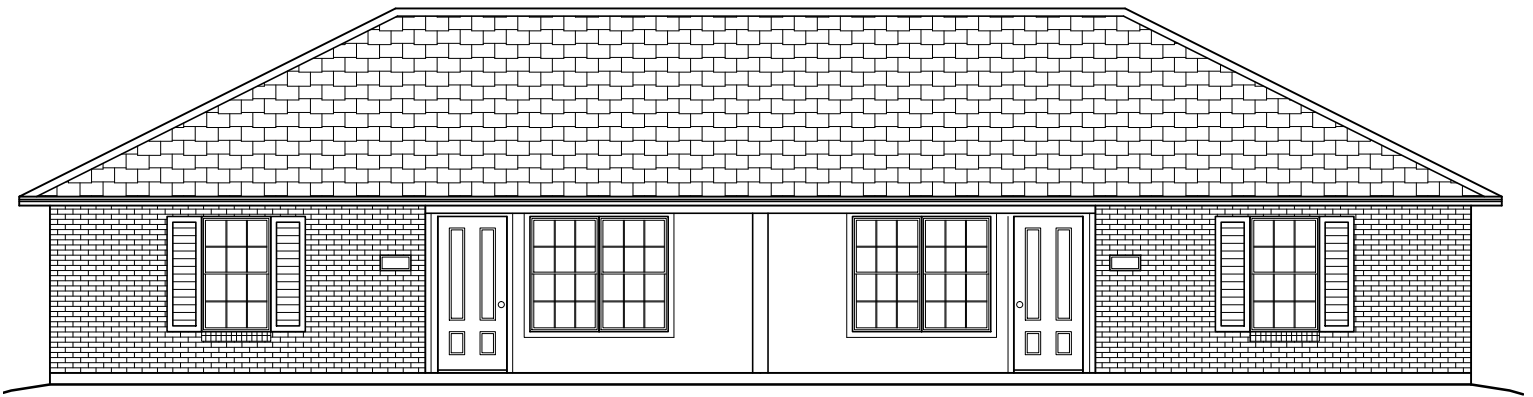

# 2 Bedroom Duplex

1056sf/Unit x 2 Units=2112sf/Duplex

Room dimensions and square footages are approximate.